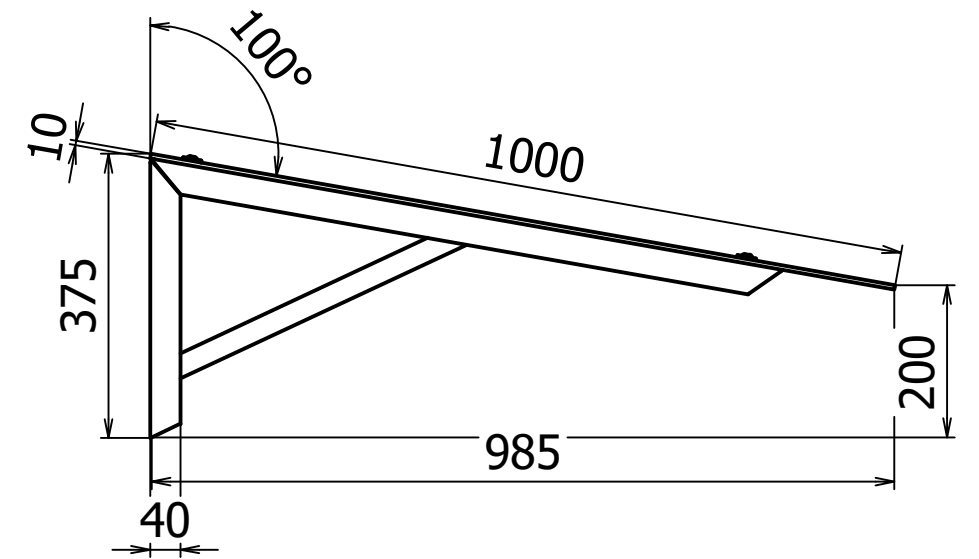

Easy Collection Console Delta Small - Glass L=1500mm L=2000mm L=2500mm

DESIGN TAK[®]

makes entrance

Copyright all rights reserved ©

Drawings Delta Small

Version
1.4

Blad
1 / 1