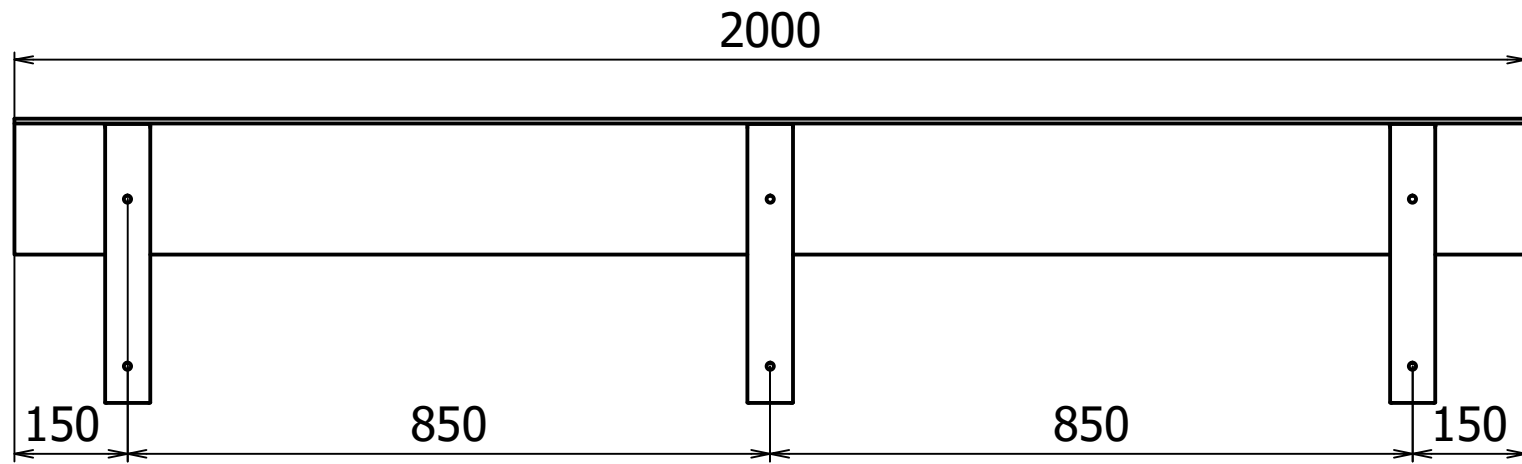

Easy Collection Console Delta Small - Glass L=1500mm L=2000mm L=2500mm

DESIGN TAK[®]

makes entrance

Copyright all rights reserved ©

Drawings Delta Small

Version
1.4

Blad
1 / 1