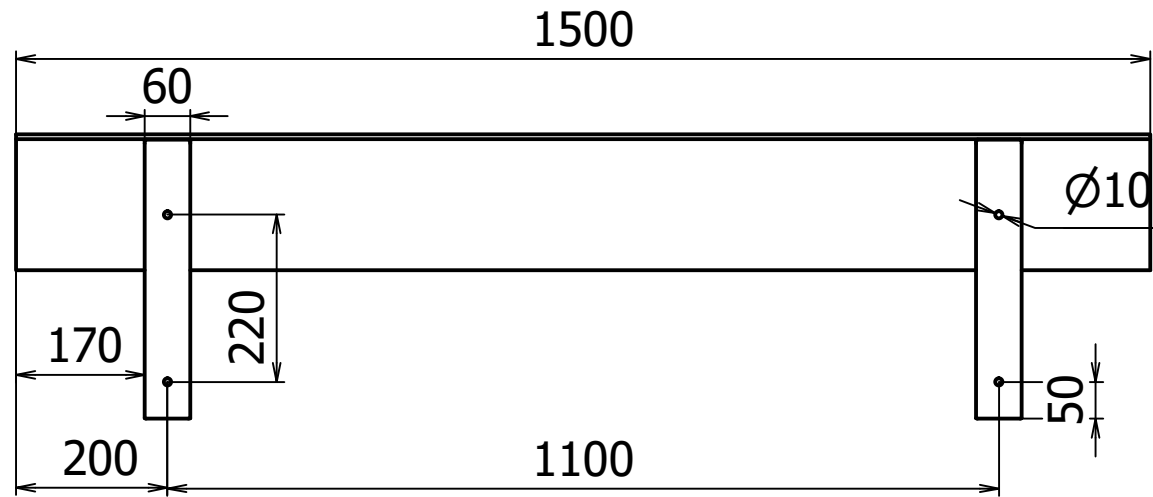

Easy Collection Console Delta Small - Glass L=1500mm L=2000mm L=2500mm

DESIGN TAK[®]

makes entrance

Copyright all rights reserved ©

Drawings Delta Small

Version
1.4

Blad
1 / 1