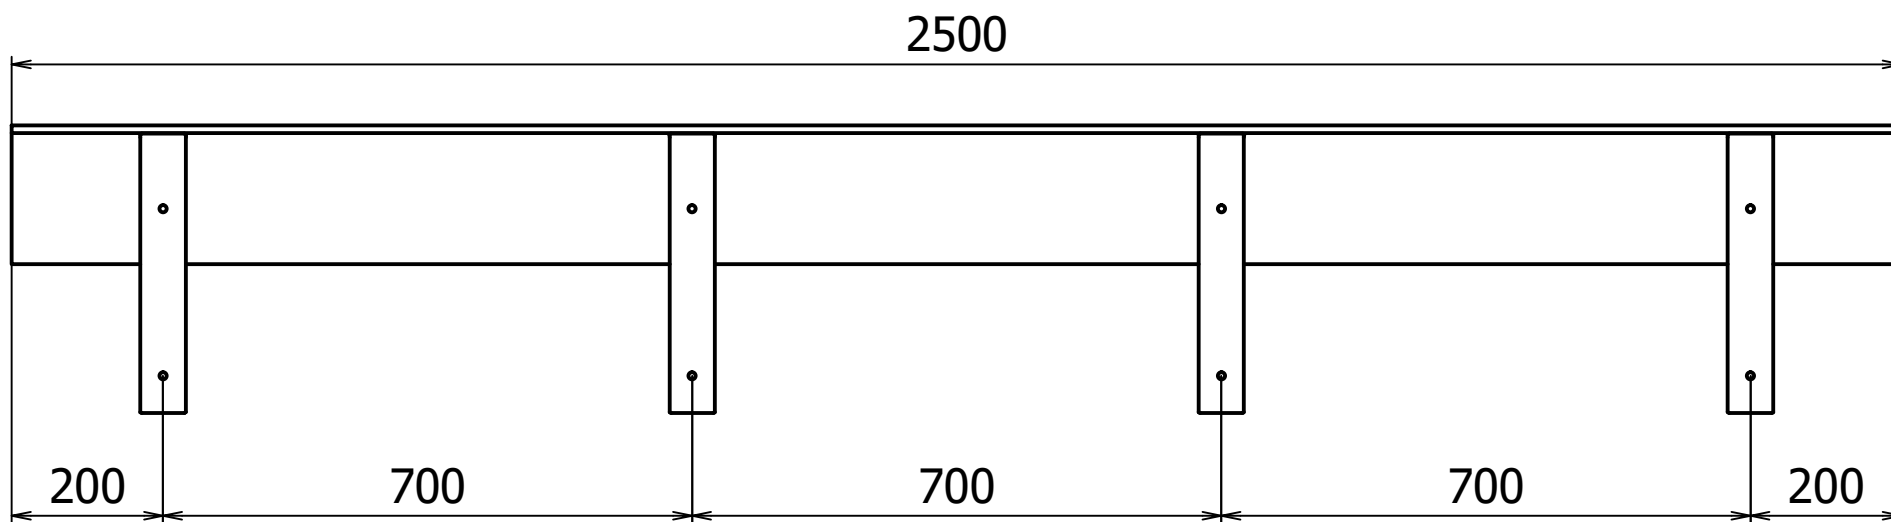

Easy Collection Console Delta Small - Glass L=1500mm L=2000mm L=2500mm

DESIGN TAK[®]

makes entrance

Copyright all rights reserved ©

Drawings Delta Small

Version
1.4

Blad
1 / 1