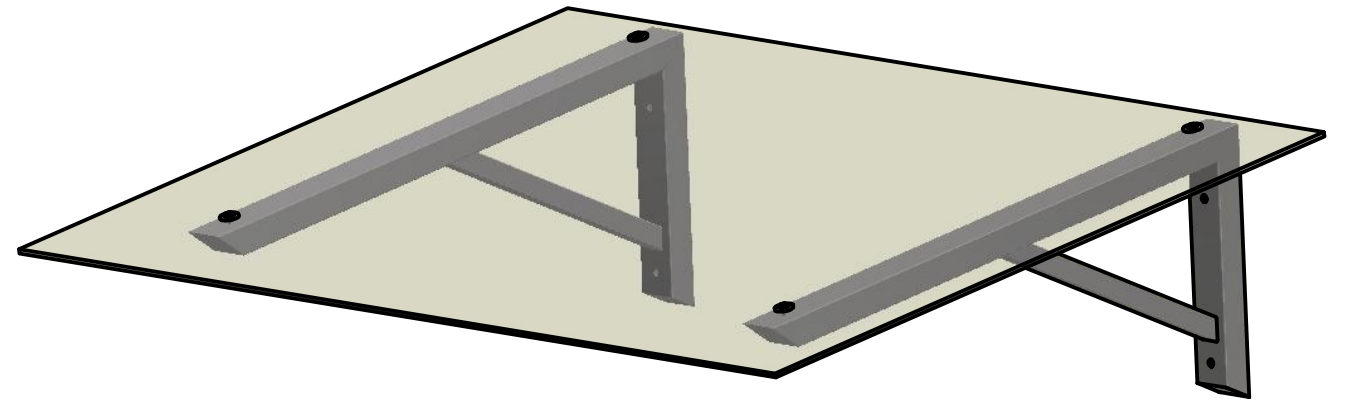

Easy Collection Console Delta Small - Glass L=1500mm L=2000mm L=2500mm

DESIGN TAK[®]

makes entrance

Copyright all rights reserved ©

Drawings Delta Small

Version
1.4

Blad
1 / 1